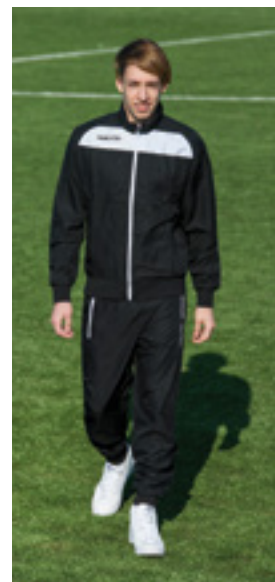

NILE 1/4 ZIP TOP  
IGUAZU PANT

NILE 1/4 ZIP TOP  
KASAI PANT

CAMALUS FULL ZIP POLY TOP  
HORUS POLY PANT

CAMALUS FULL ZIP POLY TOP  
NIAGARA PANT

LASA FULL ZIP MICRO TOP  
IBIS MICRO PANT

CLIO POLO

HANOI MESH LINED WINDBREAKER  
KAMA BERMUDA