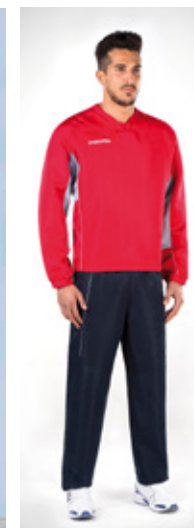

MOSCOW  
BOMBER JACKET

PALMER  
LIGHT BOMBER JACKET

SESTRIERE  
BOMBER JACKET

WEDDEL  
PADDED JACKET

JADE WINDBREAKER  
JADE  
SHOWERPROOF PANT

MANAGUA  
PADDED JACKET

DISPONIBILE FINO  
AVAILABLE UNTIL  
**2018**