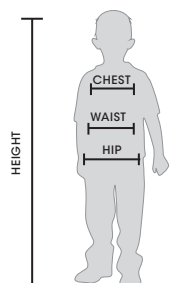

These size charts have been developed on the basis of years of experience and can be used as a guideline when buying Macron. Macron products are made to meet the highest standards and are subject to strict quality control procedures. Garments however can discolour due to substances such as mud and grass, liniment or oil, and of course perspiration, all of which may not be fully removable by washing. The extent of discolouration can be greatly reduced by following a few simple procedures. Soaking and/or washing the garment in water and detergent as soon as possible after use can reduce discolouration, using at least the same volume of water as the garment being treated. Always follow detergent manufacturers instructions, especially those intended to tackle heavy stains and avoid products containing bleach. Macron cannot accept any liability for discolouration or damage to garments resulting from staining caused by elements foreign to the materials used in manufacture. On photographic reproduction and print some colour changes may occur between pictures and original products. We reserve the right to make product/technical changes (in design, colour, function and material), which we feel, will make for improvement of the product. We do not accept any responsibility for printing errors in the catalogue.

SIZES

JUNIOR UP TO 13 YEARS

	BOY/UNISEX			
	HEIGHT	CHEST	WAIST	HIP
	cm	cm	cm	cm
4XS	110-119	60-64	56-59	66-70
3XS	120-132	64-72	59-64	70-76
XXS	133-145	72-80	64-69	76-82
XS	146-158	80-88	69-74	82-88
S	159-171	88-96	74-79	88-94

JUNIOR UP TO 13 YEARS

	GIRL			
	HEIGHT	CHEST	WAIST	HIP
	cm	cm	cm	cm
4XS	110-119	60-64	55-57	66-70
3XS	120-132	64-71	57-60	70-76
XXS	133-145	71-77	60-63	76-82
XS	146-158	77-83	63-66	82-88
S	160-165	84-88	67-71	91-95